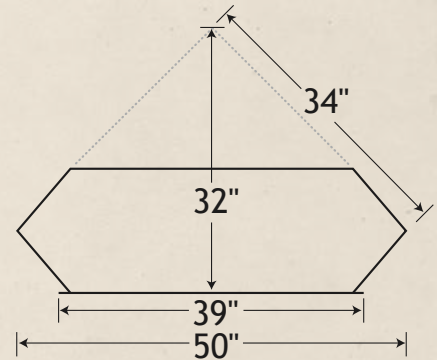

5030C
50" Corner TV Console
50"w x 16"d x 30"h