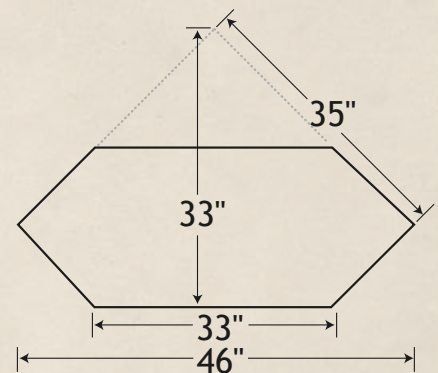

# TV CONSOLES

**3633**  
**36" TV Stand**  
**36"w x 20"d x 33"h**  
*Includes: 1 adjustable shelf*

**4633C**  
**46" Corner TV Stand**  
**46"w x 20"d x 33"h**  
*Includes: 2 adjustable shelves*

AVAILABLE IN SOLID OAK OR MAPLE.