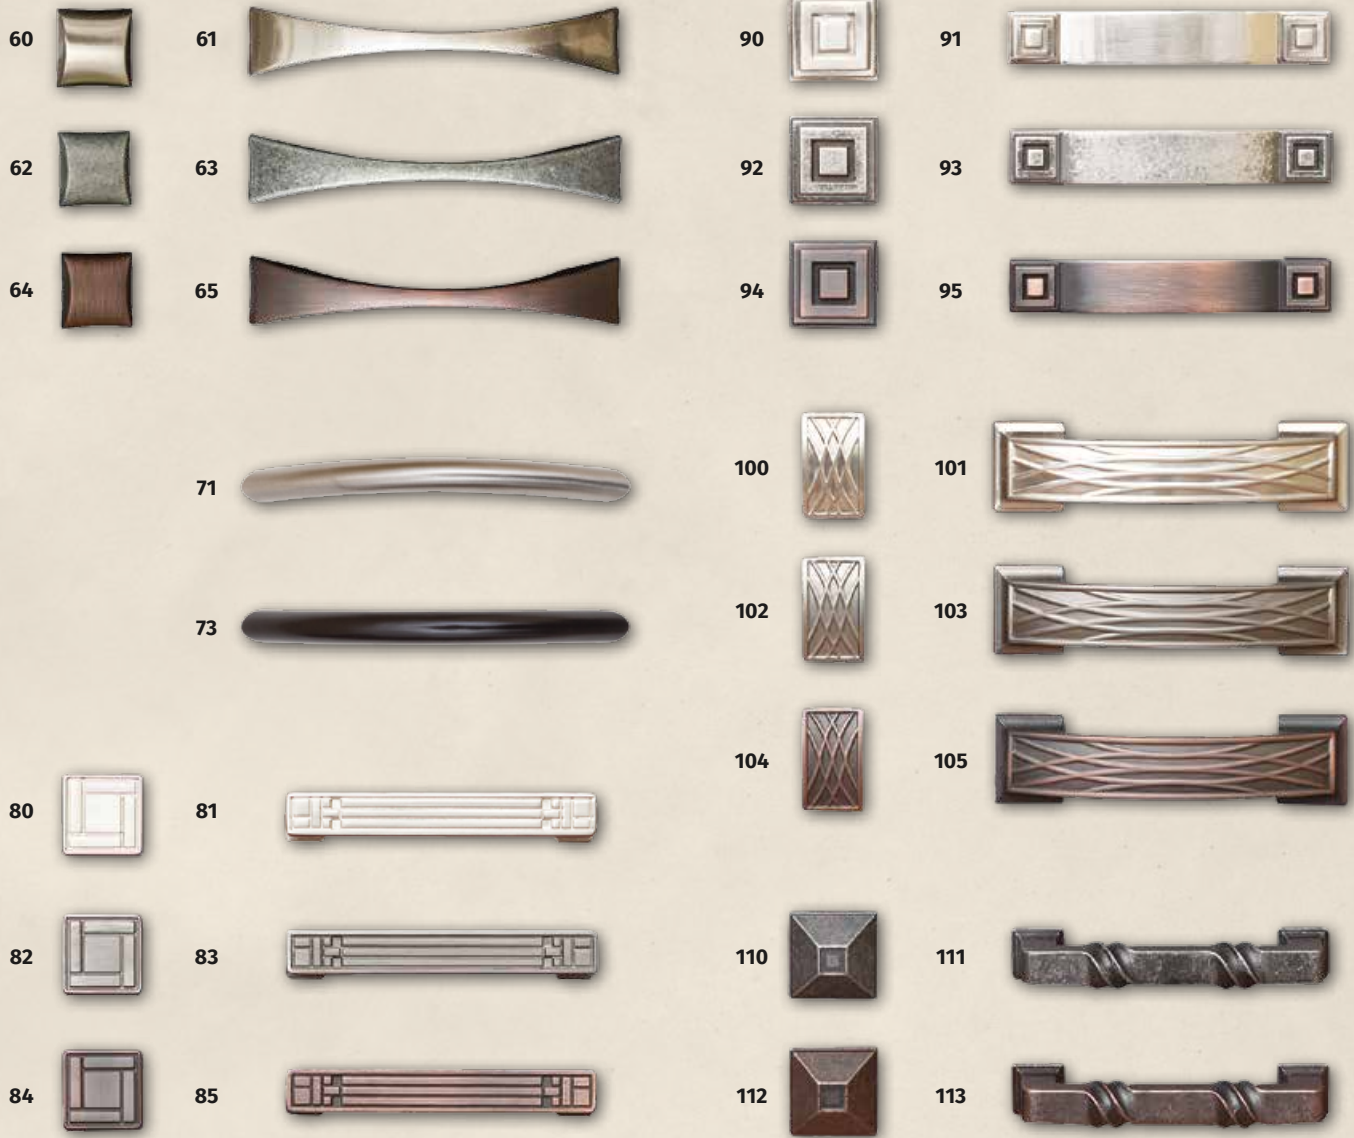

**47**  
**Pie Safe**

**35" w x 14" d x 47" h**

*Includes: raised panel doors  
and 2 adjustable shelves*

**46**  
**Pie Safe**

**35" w x 14" d x 47" h**

*Includes: wheat door panels  
and 2 adjustable shelves*

AVAILABLE IN SOLID OAK OR MAPLE.

# HARDWARE OPTIONS

- |    |                      |    |                       |    |                        |    |                        |
|----|----------------------|----|-----------------------|----|------------------------|----|------------------------|
| 4  | Brass Knob           | 19 | Antique English Pull  | 33 | Weathered Nickel Pull  | 52 | Pewter Knob            |
| 5  | Brass Pull           | 20 | Satin Nickel Knob     | 35 | Weathered Nickel Knob  | 53 | Pewter Pull            |
| 6  | Antique Brass Knob   | 21 | Satin Nickel Pull     | 40 | Oil Rubbed Bronze Knob | 54 | Oil Rubbed Bronze Knob |
| 7  | Antique Brass Knob   | 22 | Satin Nickel Pull     | 41 | Oil Rubbed Bronze Pull | 55 | Oil Rubbed Bronze Pull |
| 8  | Antique Brass Pull   | 23 | Satin Nickel Pull     | 42 | Oil Rubbed Bronze Pull | 56 | Antique Brass Knob     |
| 9  | Wood Knob            | 25 | Satin Nickel Knob     | 43 | Oil Rubbed Bronze Pull | 57 | Antique Brass Pull     |
| 15 | Black Knob           | 30 | Weathered Nickel Knob | 45 | Oil Rubbed Bronze Knob |    |                        |
| 16 | Black Pull           | 31 | Weathered Nickel Pull | 50 | Satin Nickel Knob      |    |                        |
| 18 | Antique English Knob | 32 | Weathered Nickel Pull | 51 | Satin Nickel Pull      |    |                        |

- 60 Satin Nickel Knob
- 61 Satin Nickel Pull
- 62 Weathered Nickel Knob
- 63 Weathered Nickel Pull
- 64 Oil Rubbed Bronze Knob
- 65 Oil Rubbed Bronze Pull
- 71 Satin Nickel Bow Pull
- 73 Black Bow Pull
- 80 Satin Nickel Knob
- 81 Satin Nickel Pull