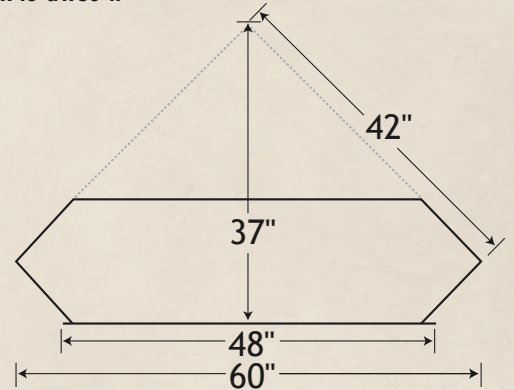

# TV CONSOLES

**4030C**  
**40" Corner TV Console**  
40"w x 16"d x 30"h

**5030C**  
**50" Corner TV Console**  
50"w x 16"d x 30"h

**6030C**  
**60" Corner TV Console**  
60"w x 16"d x 30"h

AVAILABLE IN SOLID OAK OR MAPLE.