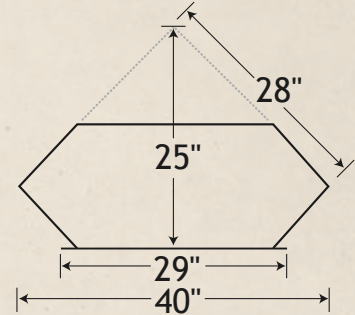

4030C
40" Corner TV Console
40"w x 16"d x 30"h