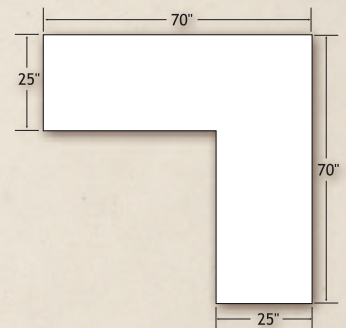

AVAILABLE IN SOLID OAK OR MAPLE.